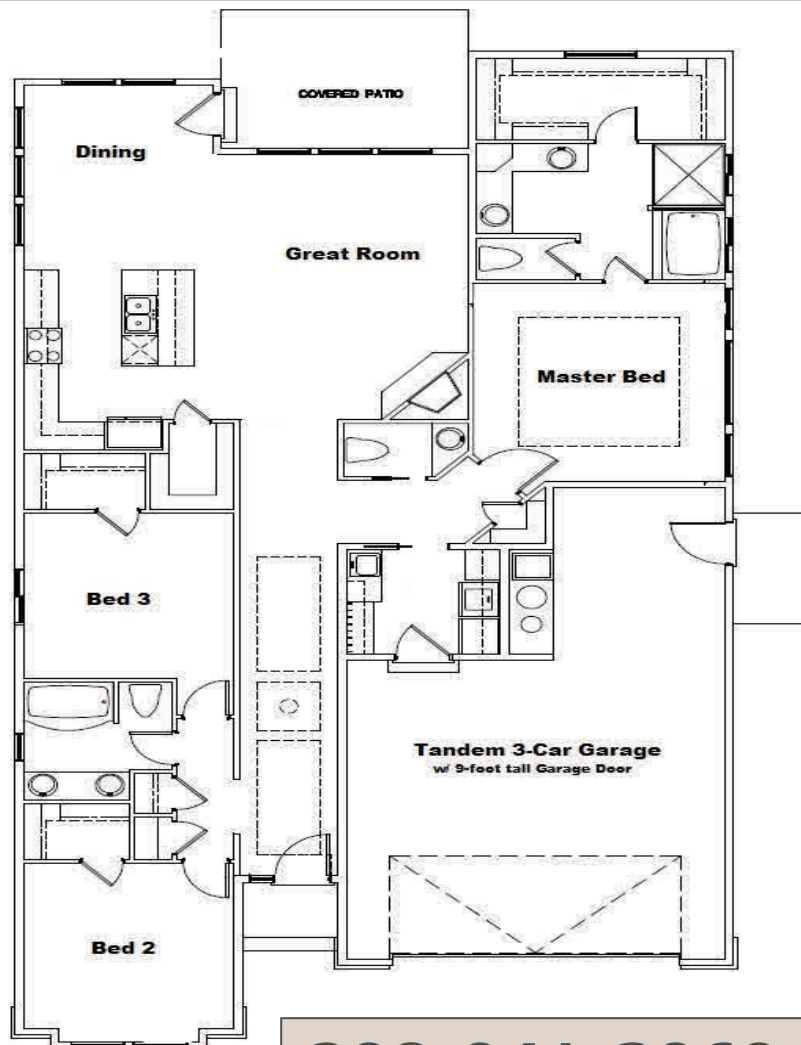

Beaumont

3 Bed, 2.5 Bath, 1,930 sf

208-941-3060

CustomHomesBoise.com

Disclaimer: We are always working to make our great floor plans even better. As a result, all floor plans and elevations are subject to change. Variations in floor plans may result due to elevation differences, changes made on-site during construction or due to community specific requirements. Any reference made to room dimensions, square footage and/or ceiling heights, if noted, are approximate and may not depict the exact measurements.