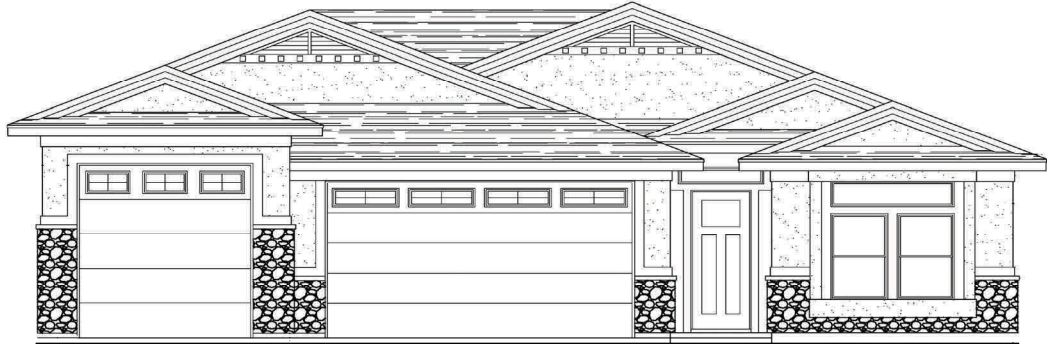

Beaumont III

3 Bed, 2.5 Bath, 1,930 sf

208-941-3060

CustomHomesBoise.com

Disclaimer: We are always working to make our great floor plans even better. As a result, all floor plans and elevations are subject to change. Variations in floor plans may result due to elevation differences, changes made on-site during construction or due to community specific requirements. Any reference made to room dimensions, square footage and/or ceiling heights, if noted, are approximate and may not depict the exact measurements.