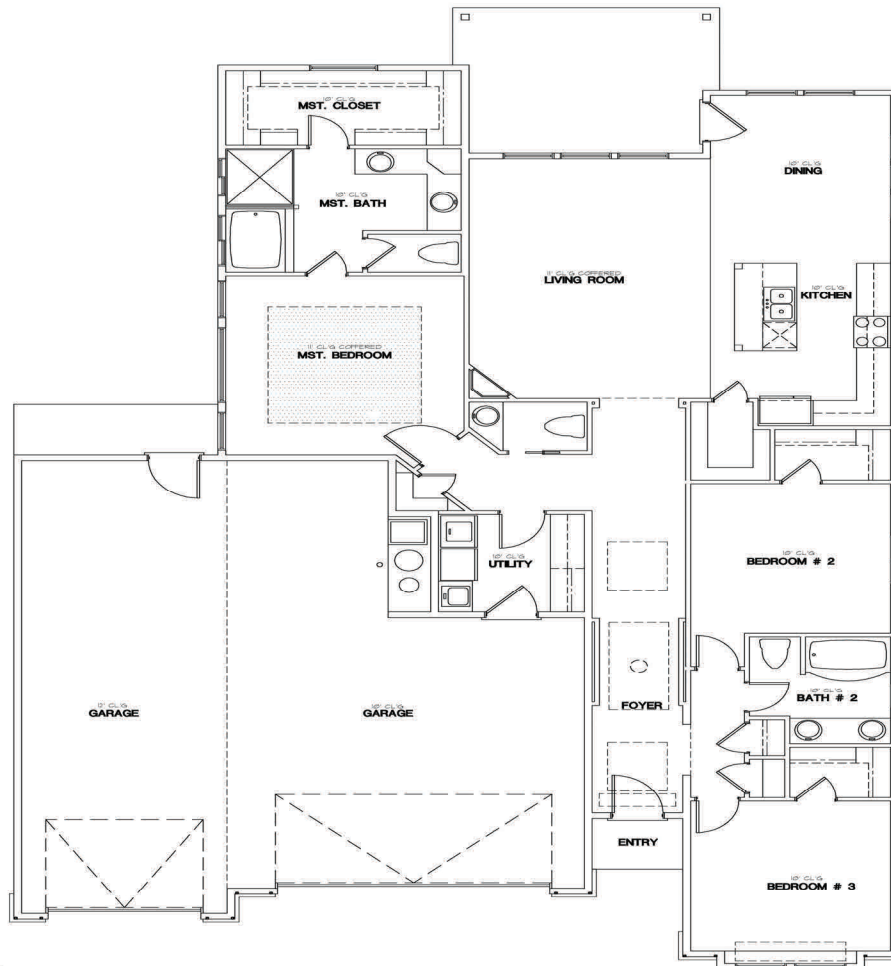

Beaumont III

3 Bed, 2.5 Bath, 1,930 sf

208-941-3060

CustomHomesBoise.com

Disclaimer: We are always working to make our great floor plans even better. As a result, all floor plans and elevations are subject to change. Variations in floor plans may result due to elevation differences, changes made on-site during construction or due to community specific requirements. Any reference made to room dimensions, square footage and/or ceiling heights, if noted, are approximate and may not depict the exact measurements.