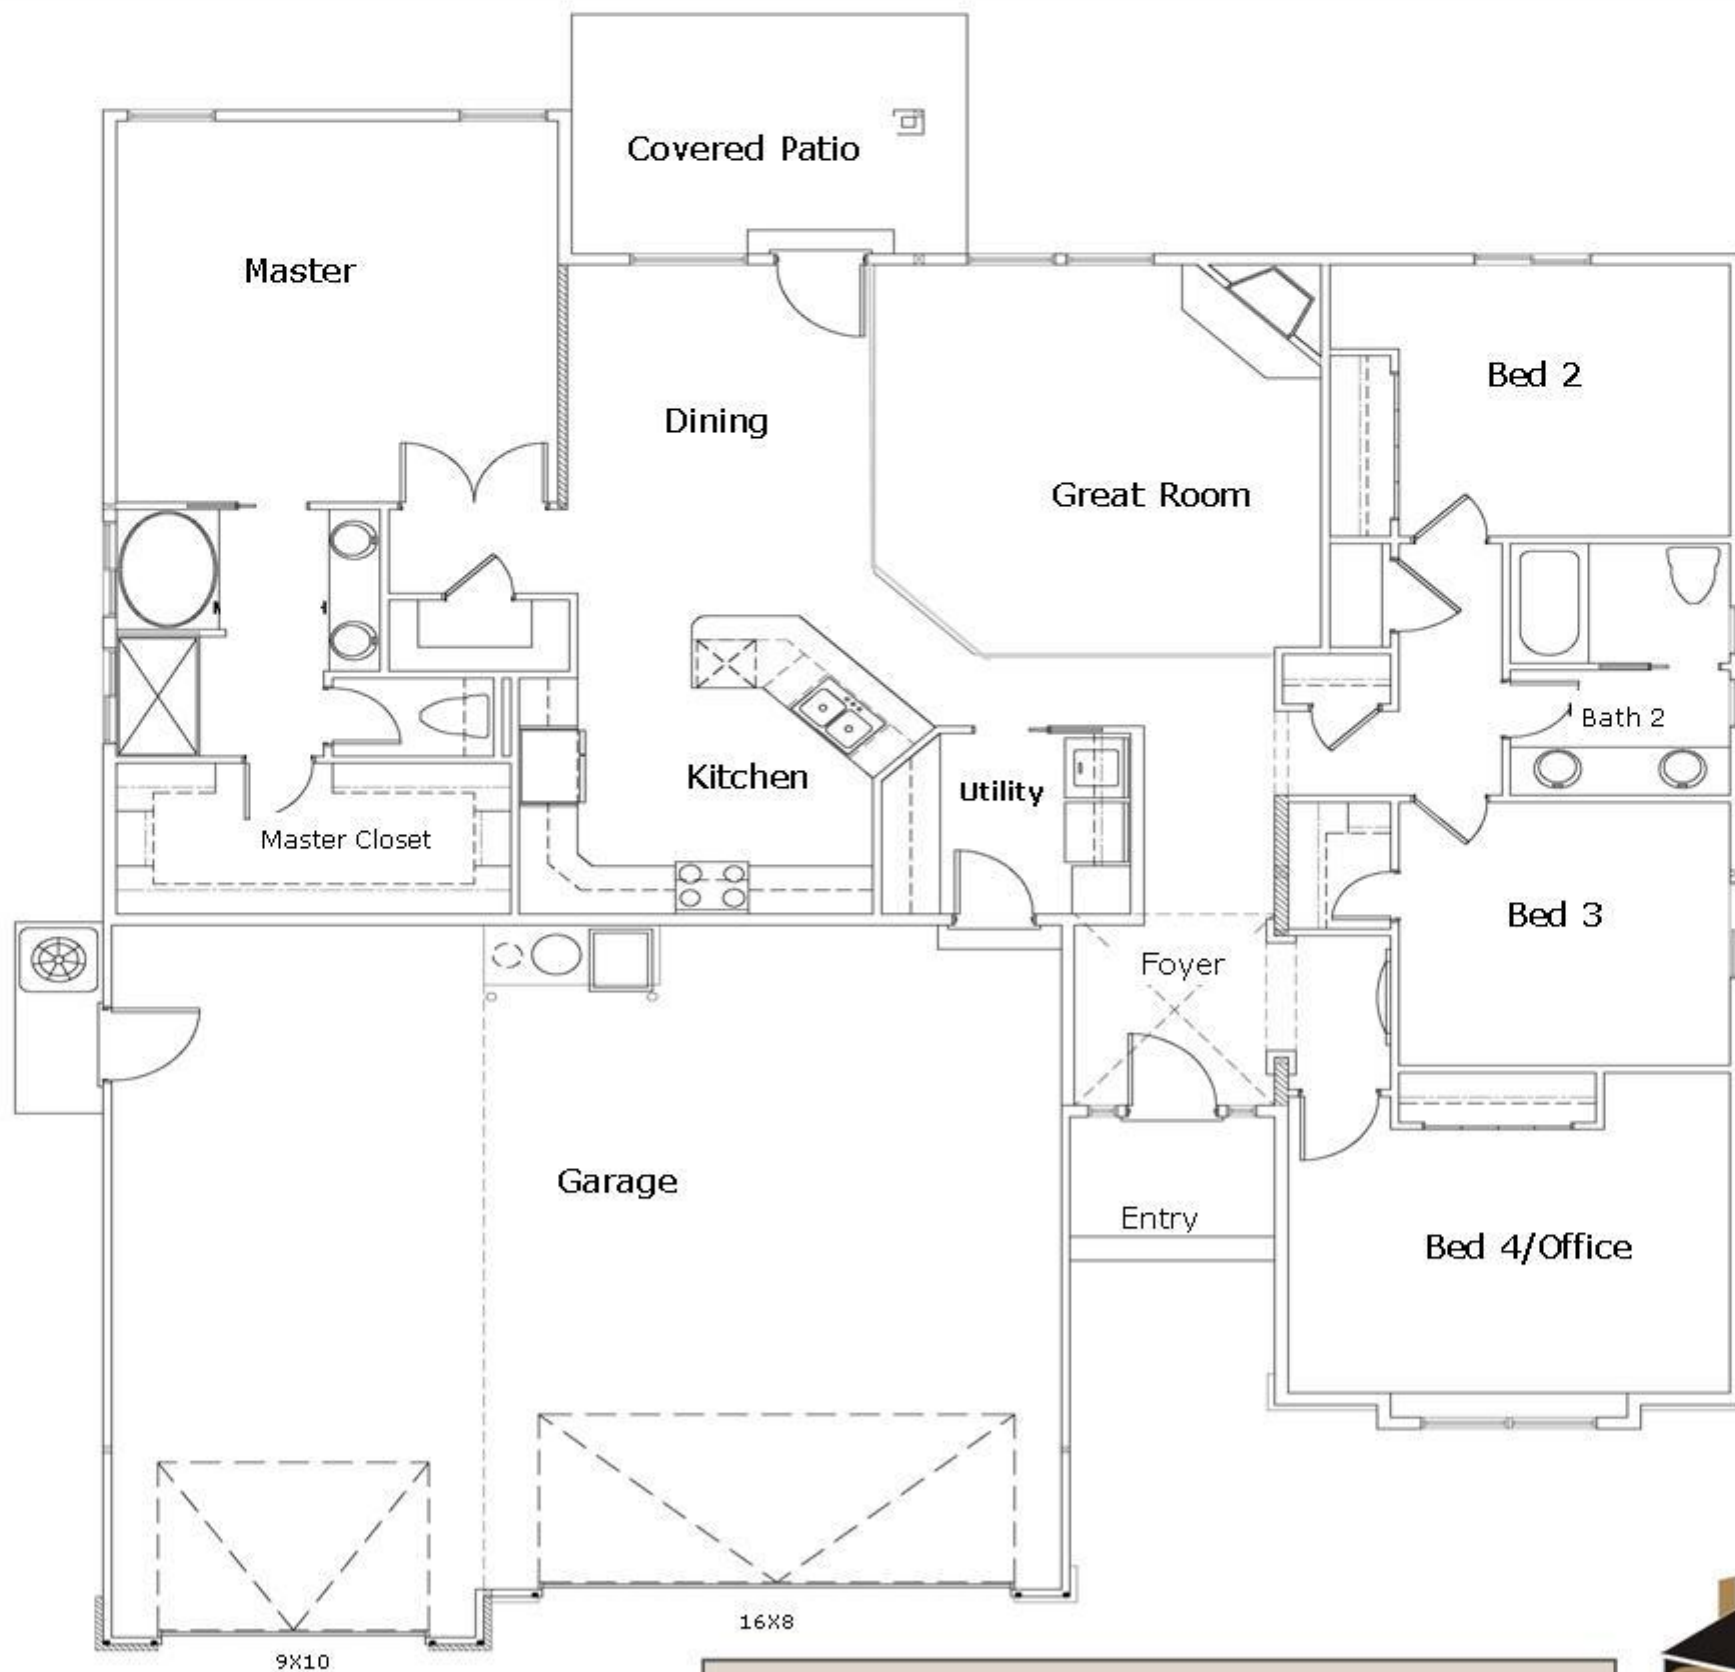

Carmel

4 Bed, 2 Bath, 2,042 sf

208-941-3060

CustomHomesBoise.com