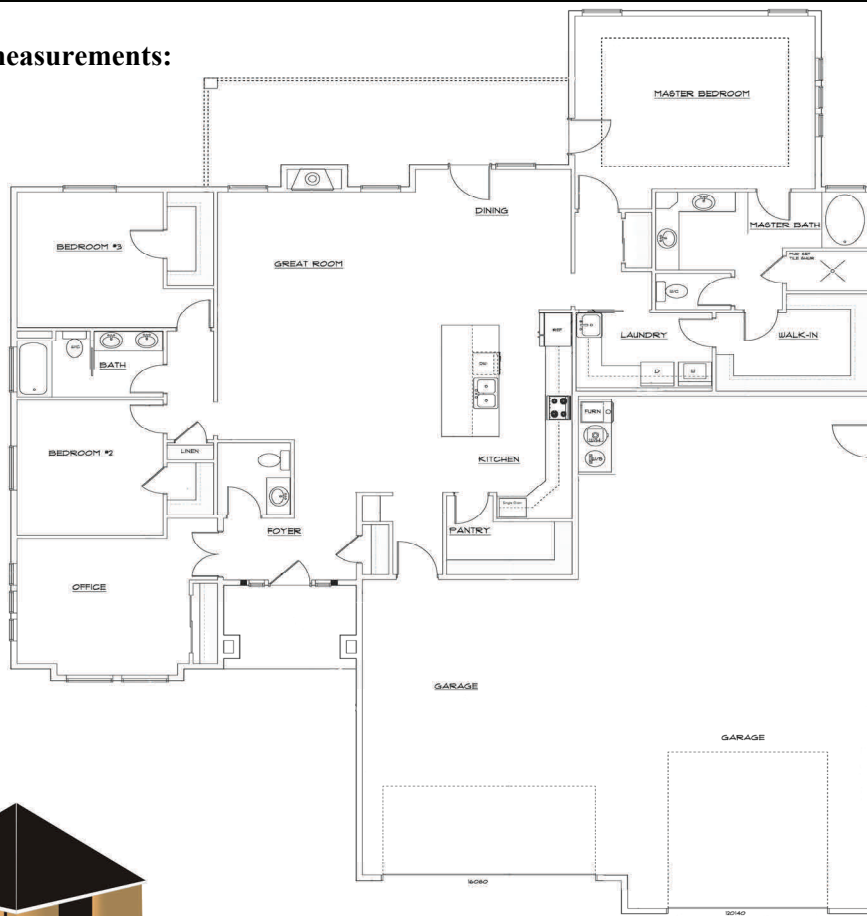

DAYTON RV45

4 Bed, 2.5 Bath, 2,399 sf

Footprint measurements:
68' wide
80' deep

208-941-3060

CustomHomesBoise.com

Disclaimer: We are always working to make our great floor plans even better. As a result, all floor plans and elevations are subject to change. Variations in floor plans may result due to elevation differences, changes made on-site during construction or due to community specific requirements. Any reference made to room dimensions, square footage and/or ceiling heights, if noted, are approximate and may not depict the exact measurements.