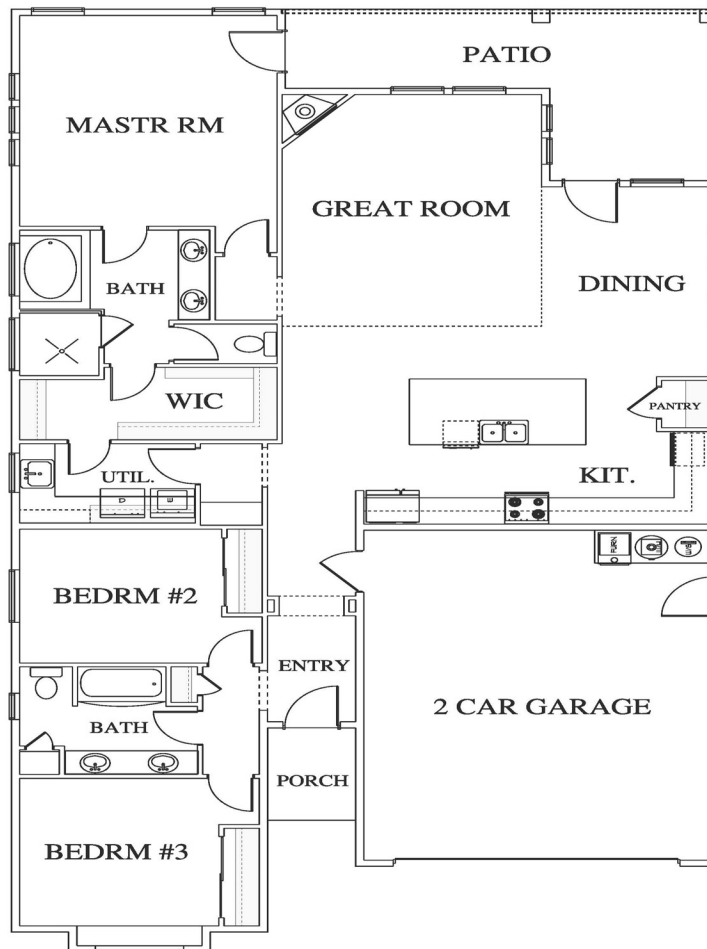

MAUI G

3 Bed, 2 Bath, 1,903 sf

208-941-3060

CustomHomesBoise.com

Disclaimer: We are always working to make our great floor plans even better. As a result, all floor plans and elevations are subject to change. Variations in floor plans may result due to elevation differences, changes made on-site during construction or due to community specific requirements. Any reference made to room dimensions, square footage and/or ceiling heights, if noted, are approximate and may not depict the exact measurements.