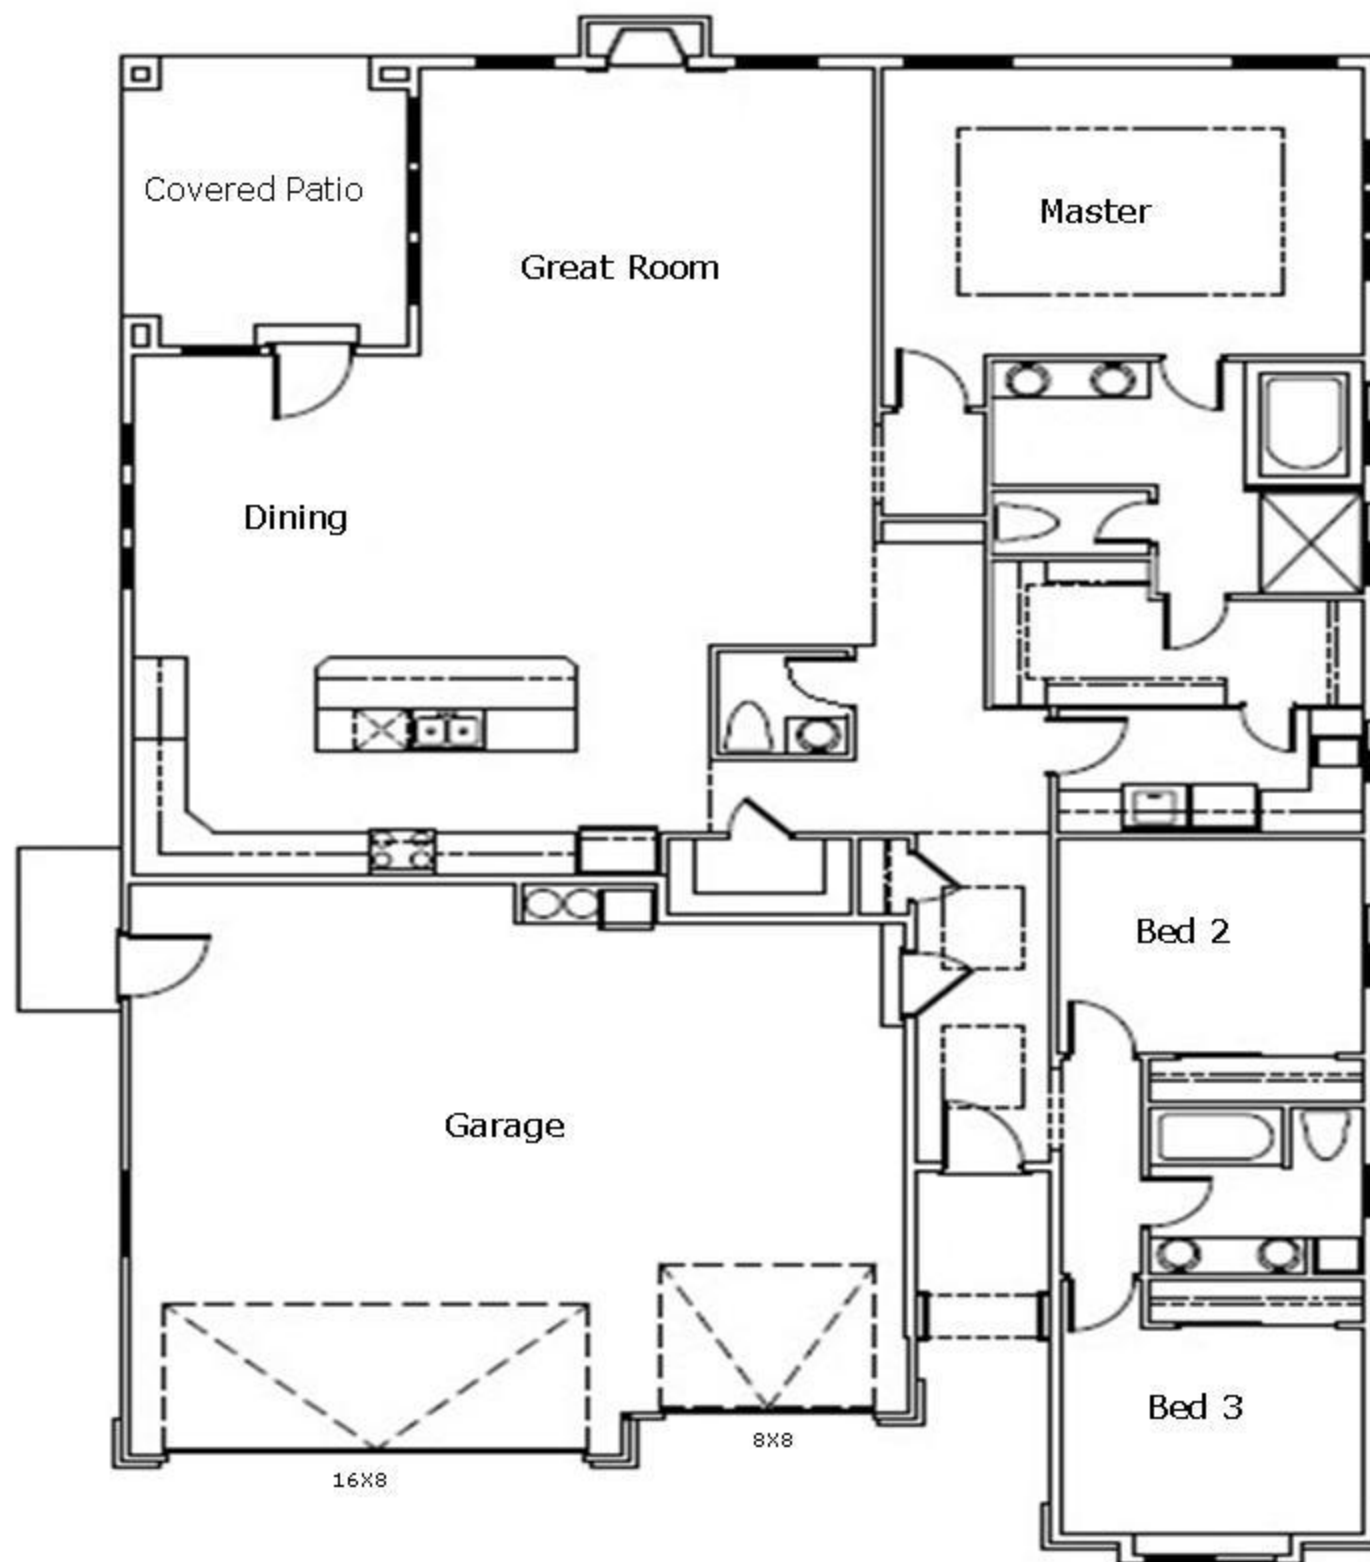

MAUI

3 Bed, 2.5 Bath, 2,262 sf

208-941-3060

CustomHomesBoise.com